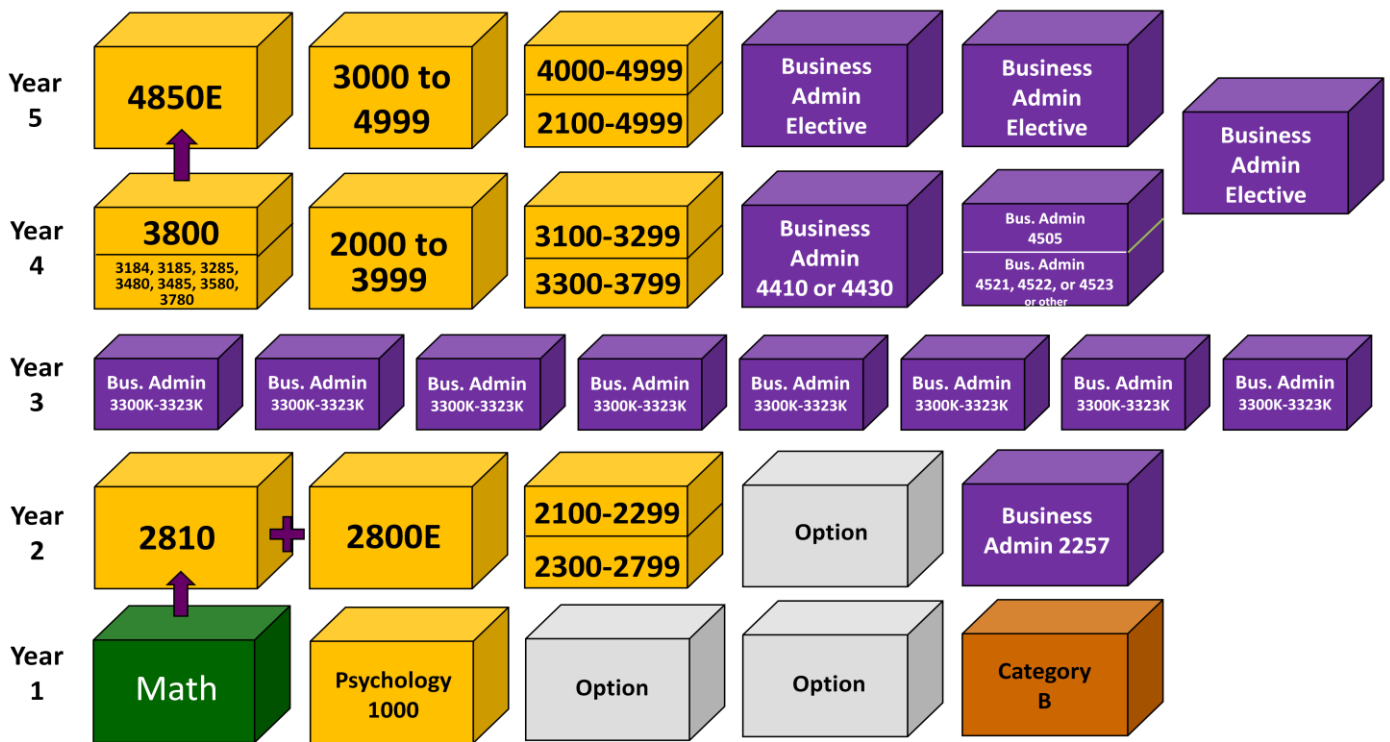

This module is a Combined Degree through the Faculty of Social Science and the Richard Ivey School of Business.

# BA Honors Spec. in Psychology / BA Honors Business Administration

Please consult the most recent [online Academic Calendar](#) for the module course requirements and course links.

Note: Students doing this module need to make sure that they do their 1.0 Category B credit in Year 1 or Year 2, as afterwards there is no opportunity to fit it in.